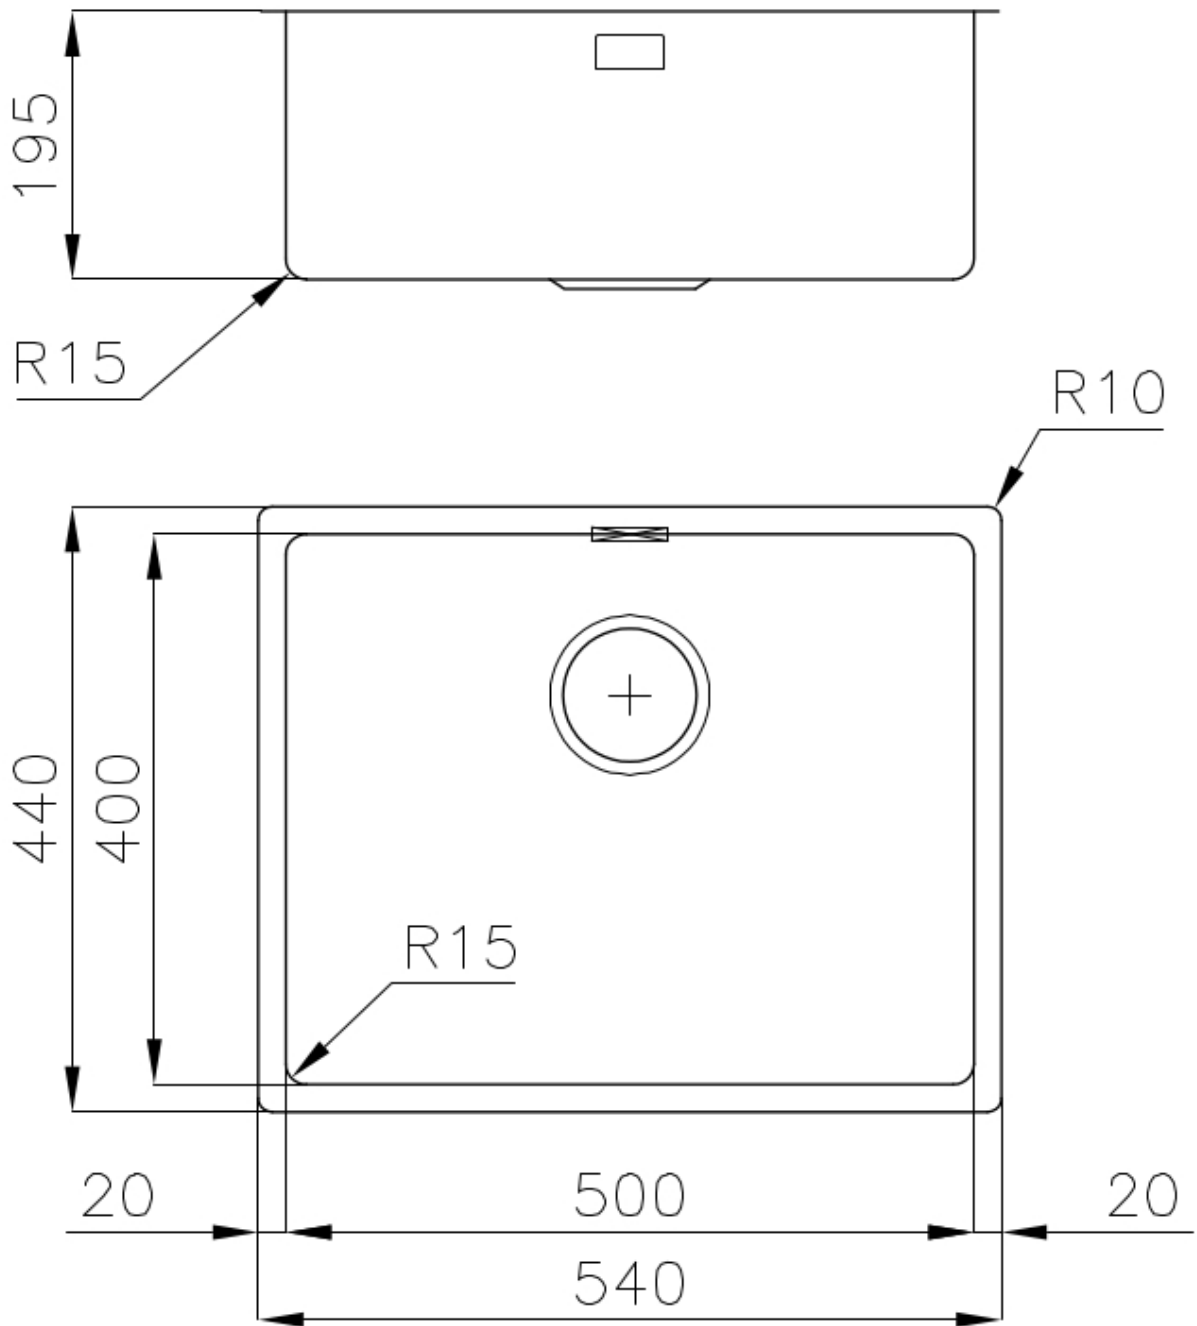

Texture Foster brushed

Base 60 cm

Dimensions 540 x 440 mm

Standard fittings Fixing hooks, gasket, drain, overflow and siphon, boxed packing

Mixer holes No standard holes

Built-in hole [View technical data sheet](#)

Drainer No

Width 54 cm

Bowl dimension 500 x 400 mm

Number of bowls 1 bowl

Waste fitting 3,5" drain

FEATURES

Basket 3,5" waste fitting The drain is equipped with a large 3.5" drain, with the practical basket cap that prevents the discharge of solid parts.

High thickness 1mm thick steel. A significant thickness, which guarantees the maximum sturdiness and durability.

Perimetral overflow The overflow is always a security on the Foster sinks that prevents the overflow of water in case of oversights. The perimeter drain solution improves aesthetics thanks to its square and essential shape.

Small radius Bowls with squared shapes with a modern design and an increased capacity, for a minimal aesthetics connected with an extreme practicality.

TECHNICAL DATA

Cut out size
Dimensioni per foratura top