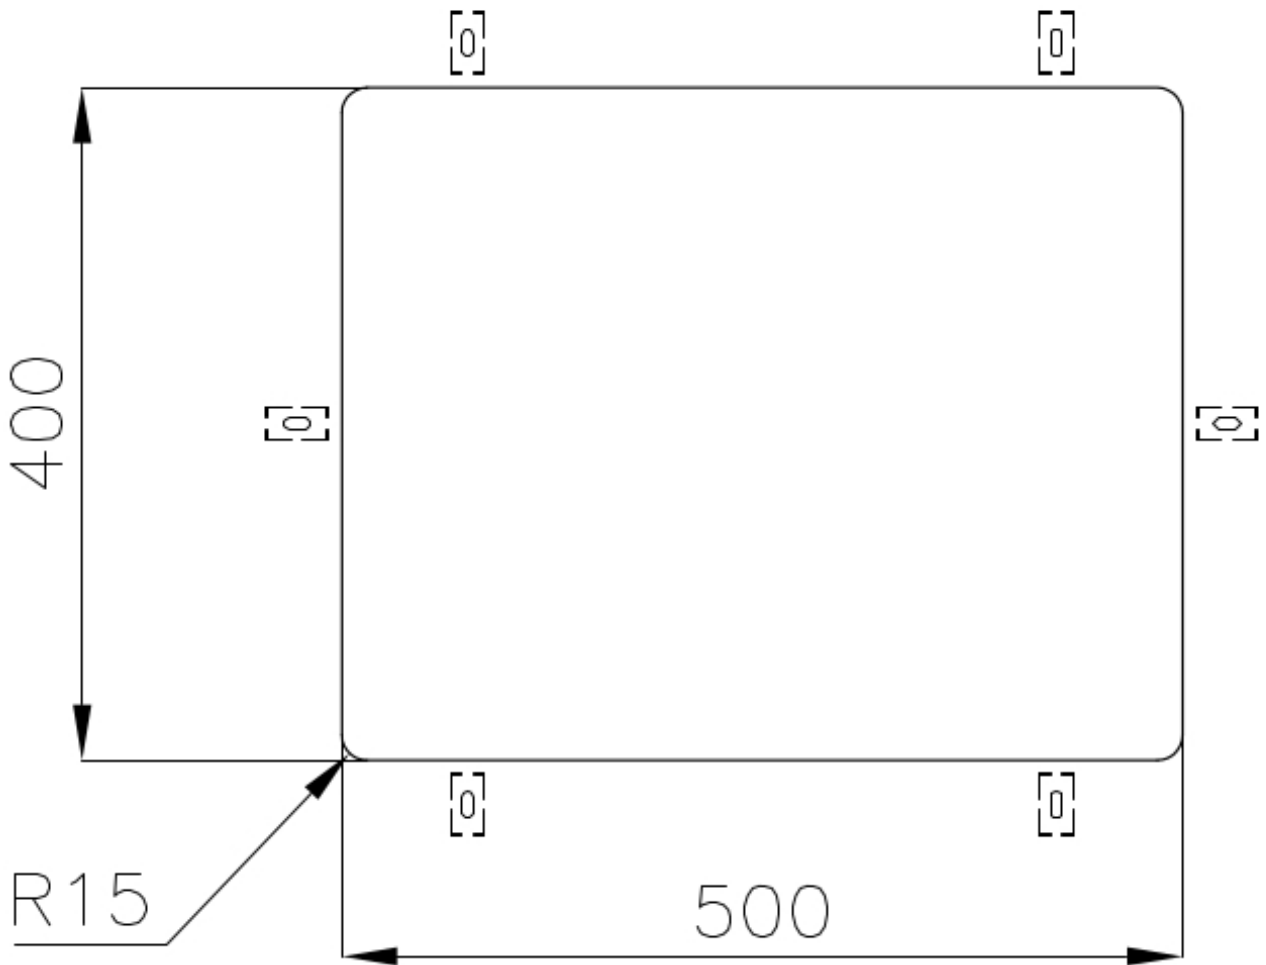

Texture Foster brushed

Base 60 cm

Dimensions 540 x 440 mm

Standard fittings Fixing hooks, gasket, drain, overflow and siphon, boxed packing

Mixer holes No standard holes

Built-in hole [View technical data sheet](#)

Drainer No

Width 54 cm

Bowl dimension 500 x 400 mm

Number of bowls 1 bowl

Waste fitting 3,5" drain

FEATURES

Basket 3,5" waste fitting The drain is equipped with a large 3.5" drain, with the practical basket cap that prevents the discharge of solid parts.

High thickness 1mm thick steel. A significant thickness, which guarantees the maximum sturdiness and durability.

Perimetral overflow The overflow is always a security on the Foster sinks that prevents the overflow of water in case of oversights. The perimeter drain solution improves aesthetics thanks to its square and essential shape.

Small radius Bowls with squared shapes with a modern design and an increased capacity, for a minimal aesthetics connected with an extreme practicality.

TECHNICAL DATA

Cut out size
Dimensioni per foratura top